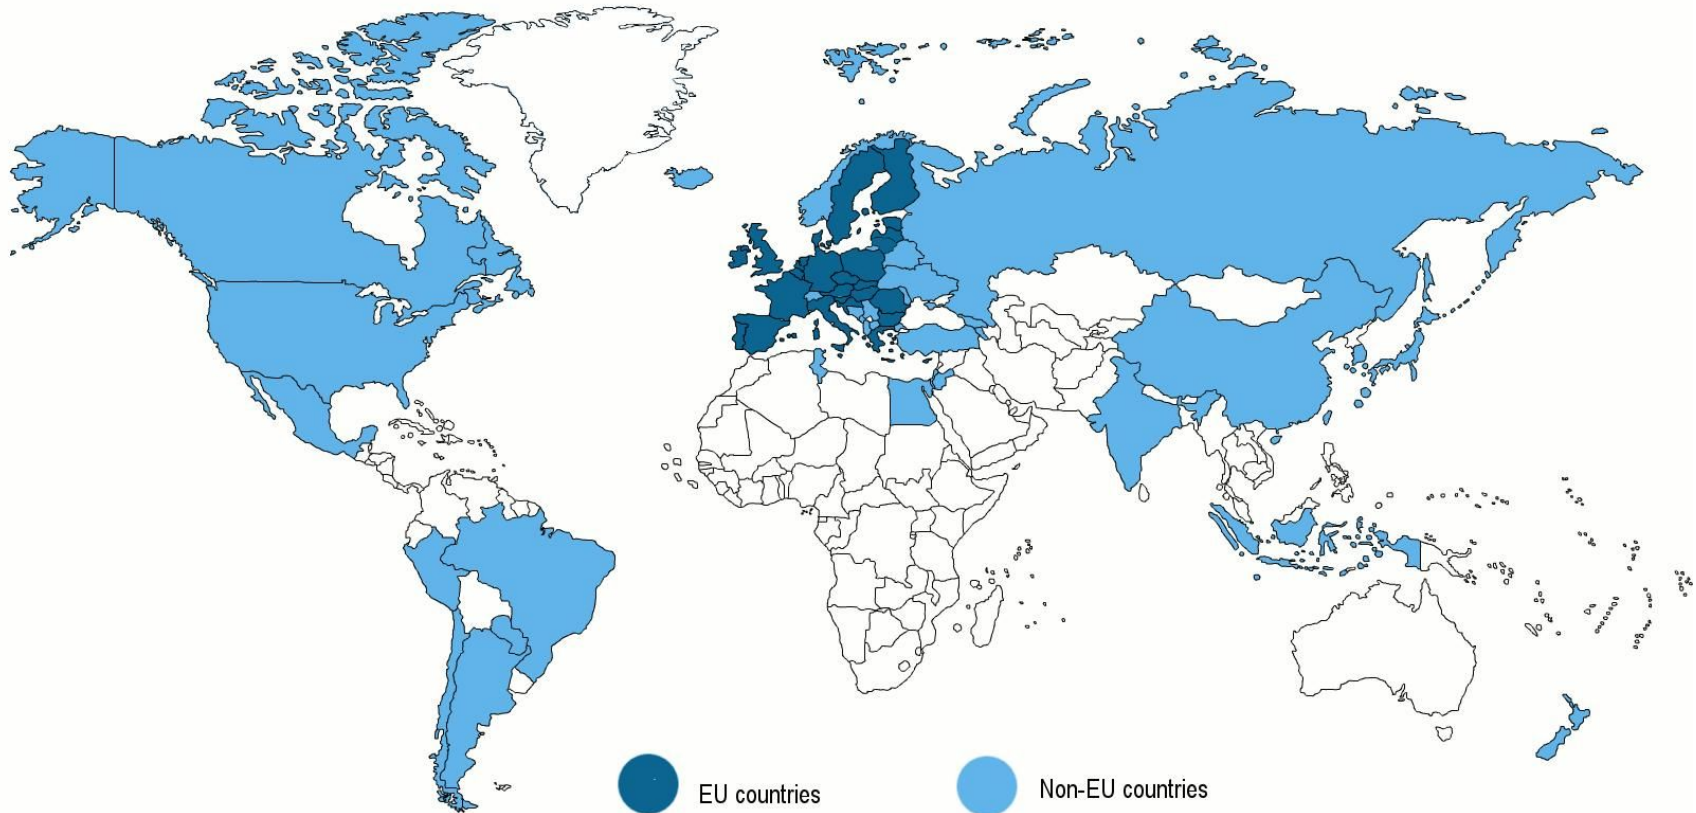

Are you looking for new markets, funding, information on the Single Market?

4 services (and 4 success stories)

EEN-Hellas: Who we are

National & European Network

- The world's largest support network for SMEs with international ambitions, **600 organizations in >60 countries**
- Supported by the **European Commission**
- **12 partners** from across the country, **combining international business expertise with local knowledge**: research centres, business associations, chambers of commerce and a development agency
- Helping business grow faster through tailored support, new **commercial partnerships** and **access to finance**, without cost for SMEs
- More than **550 transnational** business and technological **partnerships** (2008-today)!

EEN-Hellas: Who we are

στην υπηρεσία της επιχειρήσεώς σας

The world's largest network for SMEs

600 organizations, >60 countries,
operating since 2008

στην υπηρεσία της επιχείρησής σας

EEN-Hellas: Services

1. Access to Markets